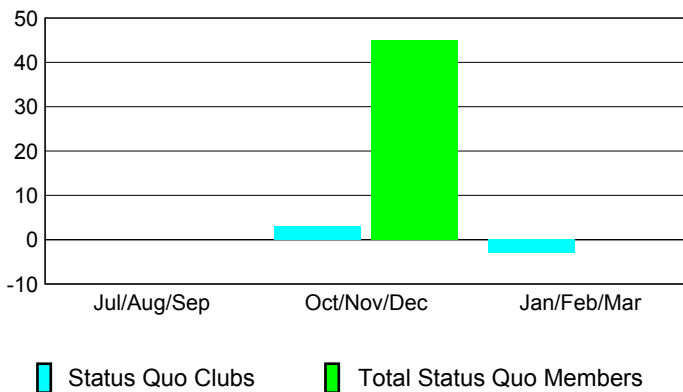

Club Results 2008-2009

Goal, New, Dropped, Gain/Loss

Comparison of Club Gain/Loss

Current Year Compared to the Previous Year

YTD Status Quo Clubs 2008-2009

Status Quo Clubs Compared to Status Quo Members

MEMBERSHIP

Membership Results 2008-2009

Membership 2007-2008

Month	Net Memb Goal	Actual New Memb	Actual Dropped Memb	Gain/Loss of Memb	Gain/Loss of Memb
Jul/Aug/Sep	0	23	-13	10	28
Oct/Nov/Dec	0	7	-23	-16	-4
Jan/Feb/Mar	0	26	-6	20	-9
Totals	0	56	-42	14	15