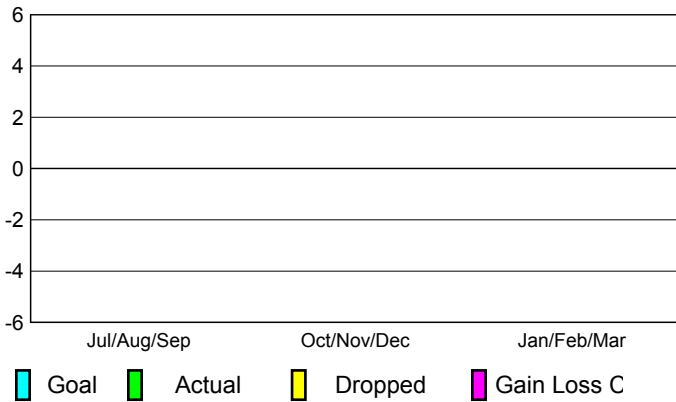

2008-2009 GMT Quarterly Report for District (or Undistricted) **District 128**

GMT: **HOWARD PATRICK LEE**

Location: **ISRAEL**

GMT CA: **4**

CLUBS

Club Results 2008-2009

Clubs 2007-2008

Month	New Club Goal	Actual New Clubs	Actual Dropped Clubs	Gain/Loss of Clubs	Gain/Loss of Clubs
Jul/Aug/Sep	0	0	0	0	1
Oct/Nov/Dec	0	0	0	0	0
Jan/Feb/Mar	0	0	0	0	-2
Totals	0	0	0	0	-1

Club Results 2008-2009

Goal, New, Dropped, Gain/Loss

Comparison of Club Gain/Loss

Current Year Compared to the Previous Year

YTD Status Quo Clubs 2008-2009

Status Quo Clubs Compared to Status Quo Members

MEMBERSHIP