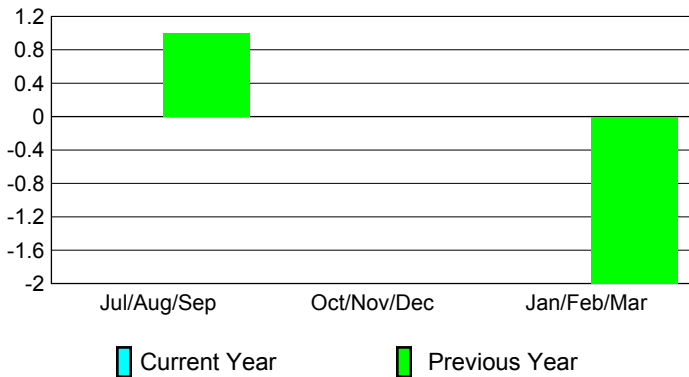

2008-2009 GMT Quarterly Report for District (or Undistricted) **District 128**

GMT: **HOWARD PATRICK LEE**

Location: **ISRAEL**

GMT CA: **4**

CLUBS

Club Results 2008-2009

Clubs 2007-2008

Month	New Club Goal	Actual New Clubs	Actual Dropped Clubs	Gain/Loss of Clubs	Gain/Loss of Clubs
Jul/Aug/Sep	0	0	0	0	1
Oct/Nov/Dec	0	0	0	0	0
Jan/Feb/Mar	0	0	0	0	-2
Totals	0	0	0	0	-1

Club Results 2008-2009

Goal, New, Dropped, Gain/Loss

Comparison of Club Gain/Loss

Current Year Compared to the Previous Year

YTD Status Quo Clubs 2008-2009

Status Quo Clubs Compared to Status Quo Members

MEMBERSHIP