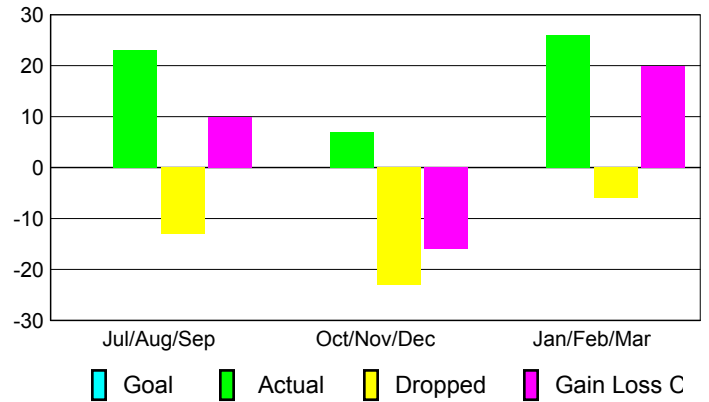

Membership Results 2008-2009

Goal, New, Dropped, Gain/Loss