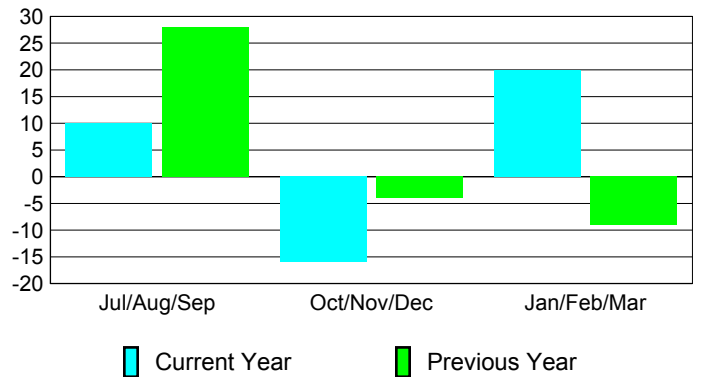

Membership Results 2008-2009

Membership 2007-2008

Month	Net Memb Goal	Actual New Memb	Actual Dropped Memb	Gain/Loss of Memb	Gain/Loss of Memb
Jul/Aug/Sep	0	23	-13	10	28
Oct/Nov/Dec	0	7	-23	-16	-4
Jan/Feb/Mar	0	26	-6	20	-9
Totals	0	56	-42	14	15

Membership Results 2008-2009

Goal, New, Dropped, Gain/Loss

Comparison of Membership Gain/Loss

Current Year Compared to the Previous Year

Gender Comparison 2008-2009